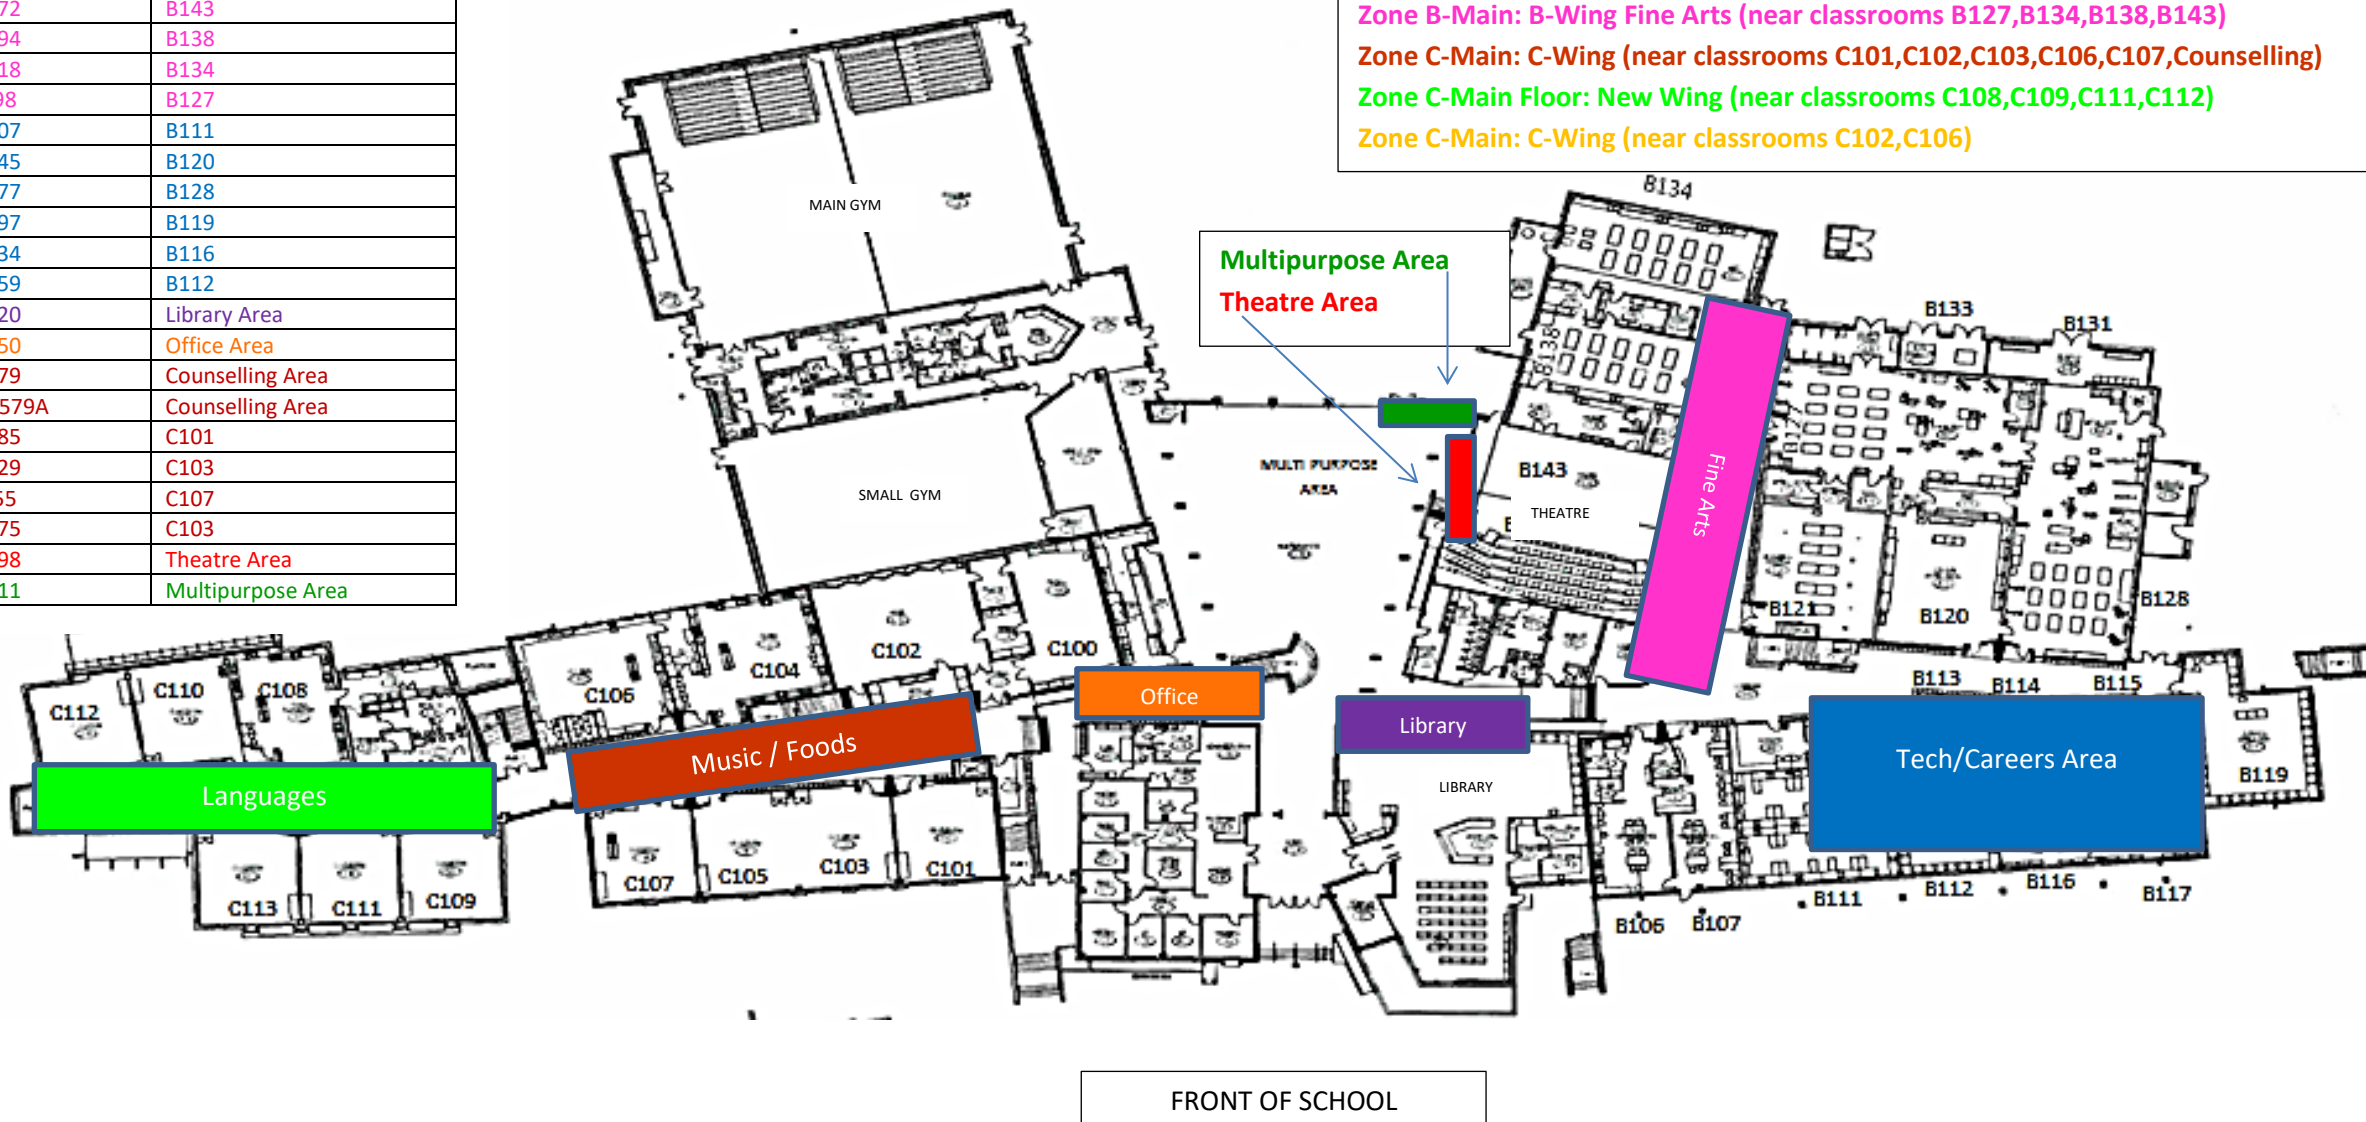

École Panorama Ridge Secondary: Second Floor

Second Floor	
Locker Number	Near Classroom
104 – 137	C209
138 – 168	C211
169 – 186	C209
187 – 217	C210
3001 – 3022	C204
3023 – 3044	C202
3045 – 3102	C201
3346 – 3351	C204
3103 – 3209	B211/B212
3169A – 3172A	B211/B212
3184A – 3189A	B211/B212
3210 – 3251	B210
3252 - 3283	B207
3284 – 3327	B206
3328 – 3345	A202
3352 – 3369	B204/Science Hallway
3376 – 3381	B204/Science Hallway

- Second Floor**
- Zone A-Second: B-Wing (near classroom A202)
 - Zone B-Second: B-Wing (near classrooms B206,B207,B210,B211,B212)
 - Zone B-Second: B-Wing Science Hallway (near classroom B204)
 - Zone C-New Wing 2nd Floor (near classrooms C209,C210,C211)
 - Zone C-Second: C-Wing (near classroom C201,C202,C204)

FRONT OF SCHOOL

Main Floor	
Locker Number	Near Classroom
1 – 33	C109
34 – 60	C108
61 – 72	C109
73 – 92	C111
93 – 103	C112
2001 – 2044	C101
2035A – 2044A	C101
2045 – 2118	C102
2048A – 2052A	C102
2095 – 2106	Office Area
2119 – 2172	B143
2173 – 2194	B138
2195 – 2218	B134
2219 – 2298	B127
2299 – 2307	B111
2308 – 2345	B120
2346 – 2377	B128
2378 – 2397	B119
2398 – 2434	B116
2435 – 2459	B112
2491 – 2520	Library Area
2521 – 2550	Office Area
2551 – 2579	Counselling Area
2551A – 2579A	Counselling Area
2580 – 2585	C101
2586 – 2629	C103
2630 – 2655	C107
2656 – 2675	C103
2676 – 2698	Theatre Area
2700 – 2711	Multipurpose Area

École Panorama Ridge Secondary: Main Floor

- Main Floor**
- Zone A-Main: B-Wing-Library (near Library)
 - Zone A-Main: C-Wing (near Office)
 - Zone A-Main: Multipurpose (Multipurpose area)
 - Zone A-Main: Theatre (Theatre area)
 - Zone B-Main: B-Wing (near classrooms B111,B112,B116,B119,B120,B128)
 - Zone B-Main: B-Wing Fine Arts (near classrooms B127,B134,B138,B143)
 - Zone C-Main: C-Wing (near classrooms C101,C102,C103,C106,C107,Counselling)
 - Zone C-Main Floor: New Wing (near classrooms C108,C109,C111,C112)
 - Zone C-Main: C-Wing (near classrooms C102,C106)