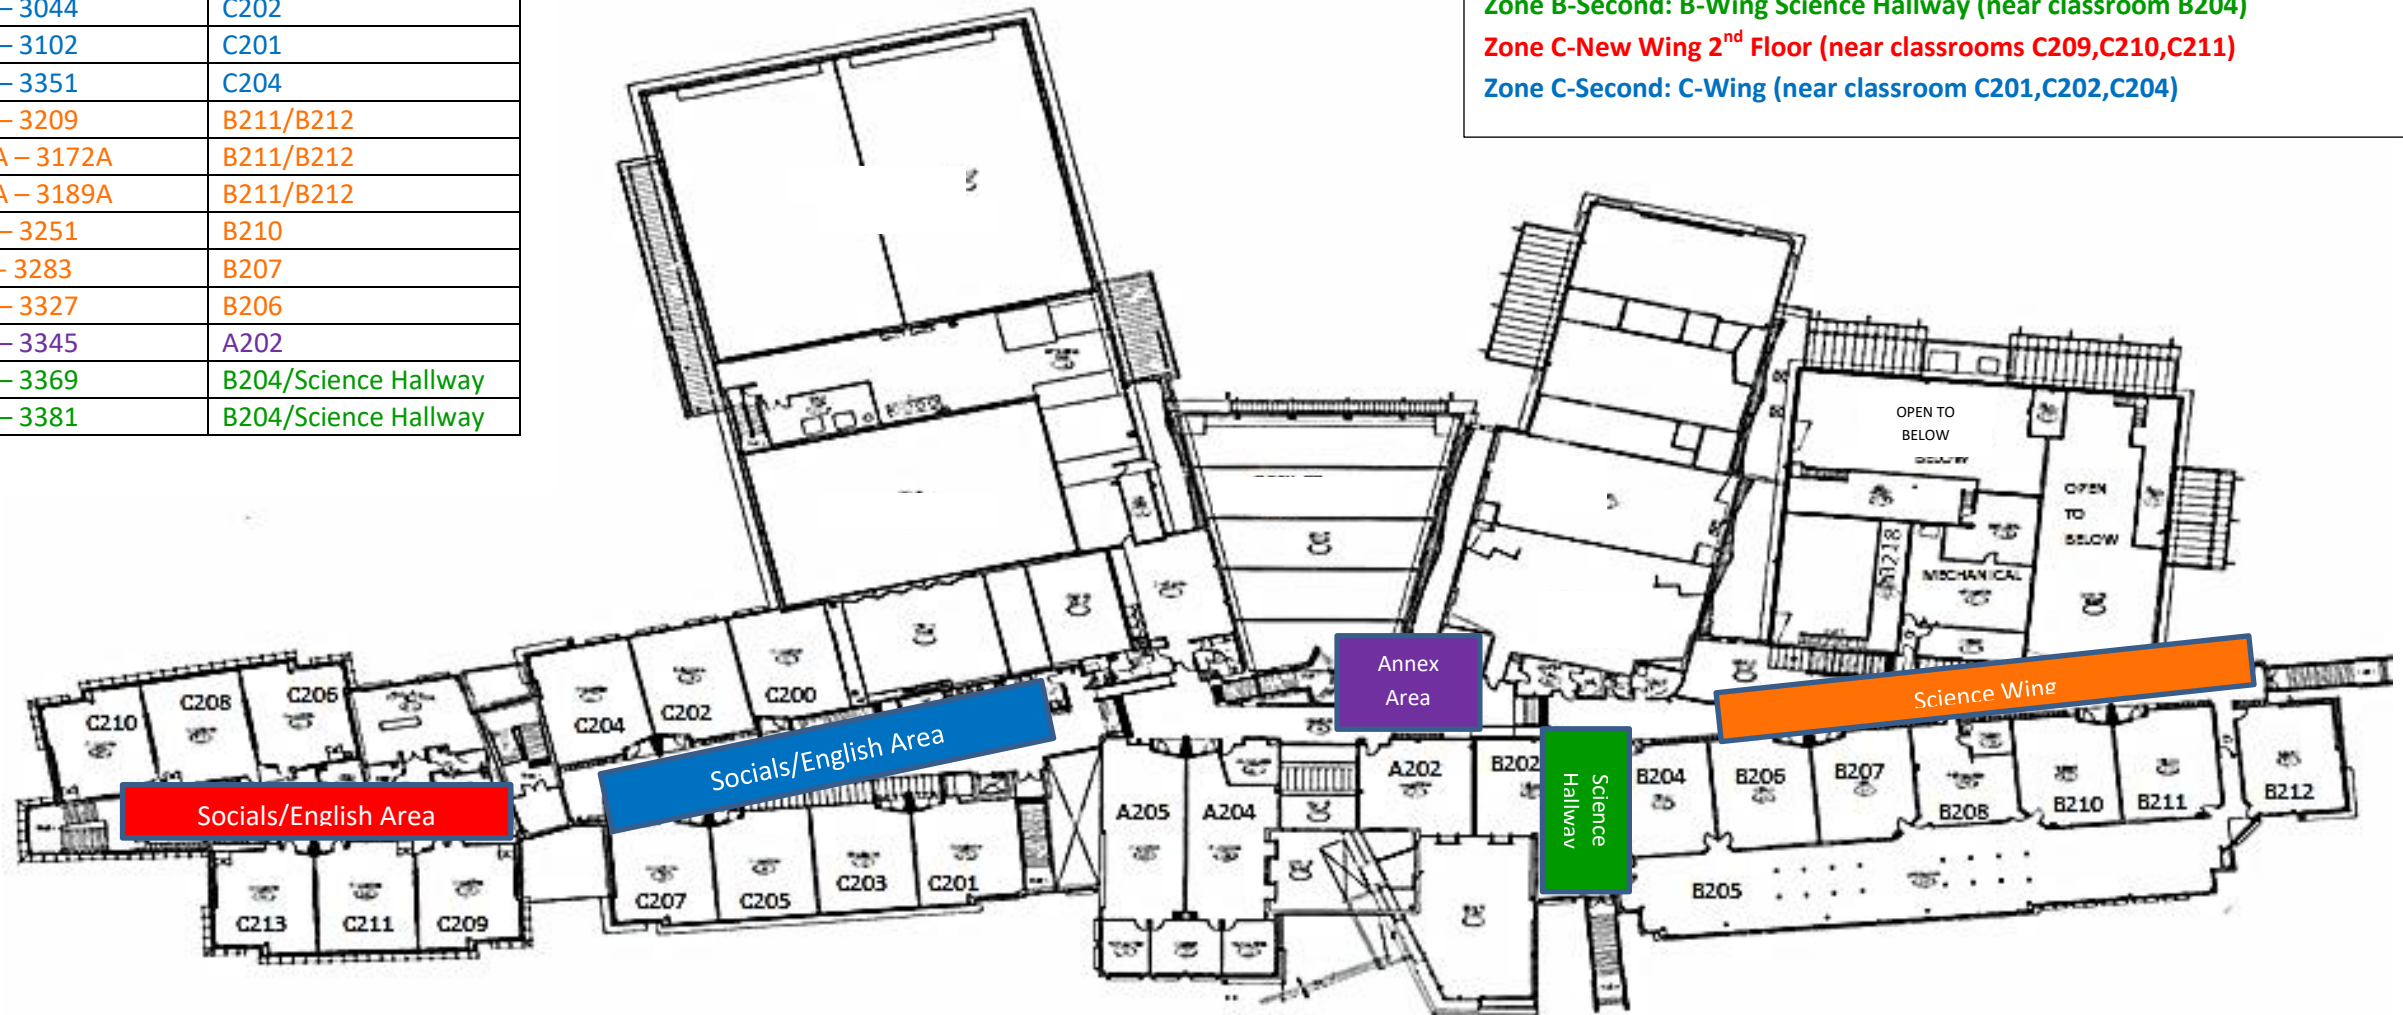

École Panorama Ridge Secondary: Second Floor

Second Floor	
Locker Number	Near Classroom
104 – 137	C209
138 – 168	C211
169 – 186	C209
187 – 217	C210
3001 – 3022	C204
3023 – 3044	C202
3045 – 3102	C201
3346 – 3351	C204
3103 – 3209	B211/B212
3169A – 3172A	B211/B212
3184A – 3189A	B211/B212
3210 – 3251	B210
3252 - 3283	B207
3284 – 3327	B206
3328 – 3345	A202
3352 – 3369	B204/Science Hallway
3376 – 3381	B204/Science Hallway

- Second Floor**
- Zone A-Second: B-Wing (near classroom A202)
 - Zone B-Second: B-Wing (near classrooms B206,B207,B210,B211,B212)
 - Zone B-Second: B-Wing Science Hallway (near classroom B204)
 - Zone C-New Wing 2nd Floor (near classrooms C209,C210,C211)
 - Zone C-Second: C-Wing (near classroom C201,C202,C204)

FRONT OF SCHOOL

Main Floor	
Locker Number	Near Classroom
1 – 33	C109
34 – 60	C108
61 – 72	C109
73 – 92	C111
93 – 103	C112
2001 – 2044	C101
2035A – 2044A	C101
2045 – 2118	C102
2048A – 2052A	C102
2095 – 2106	Office Area
2119 – 2172	B143
2173 – 2194	B138
2195 – 2218	B134
2219 – 2298	B127
2299 – 2307	B111
2308 – 2345	B120
2346 – 2377	B128
2378 – 2397	B119
2398 – 2434	B116
2435 – 2459	B112
2491 – 2520	Library Area
2521 – 2550	Office Area
2551 – 2579	Counselling Area
2551A – 2579A	Counselling Area
2580 – 2585	C101
2586 – 2629	C103
2630 – 2655	C107
2656 – 2675	C103
2676 – 2698	Theatre Area
2700 – 2711	Multipurpose Area

École Panorama Ridge Secondary: Main Floor

- Main Floor**
- Zone A-Main: B-Wing-Library (near Library)
 - Zone A-Main: C-Wing (near Office)
 - Zone A-Main: Multipurpose (Multipurpose area)
 - Zone A-Main: Theatre (Theatre area)
 - Zone B-Main: B-Wing (near classrooms B111,B112,B116,B119,B120,B128)
 - Zone B-Main: B-Wing Fine Arts (near classrooms B127,B134,B138,B143)
 - Zone C-Main: C-Wing (near classrooms C101,C102,C103,C106,C107,Counselling)
 - Zone C-Main Floor: New Wing (near classrooms C108,C109,C111,C112)
 - Zone C-Main: C-Wing (near classrooms C102,C106)