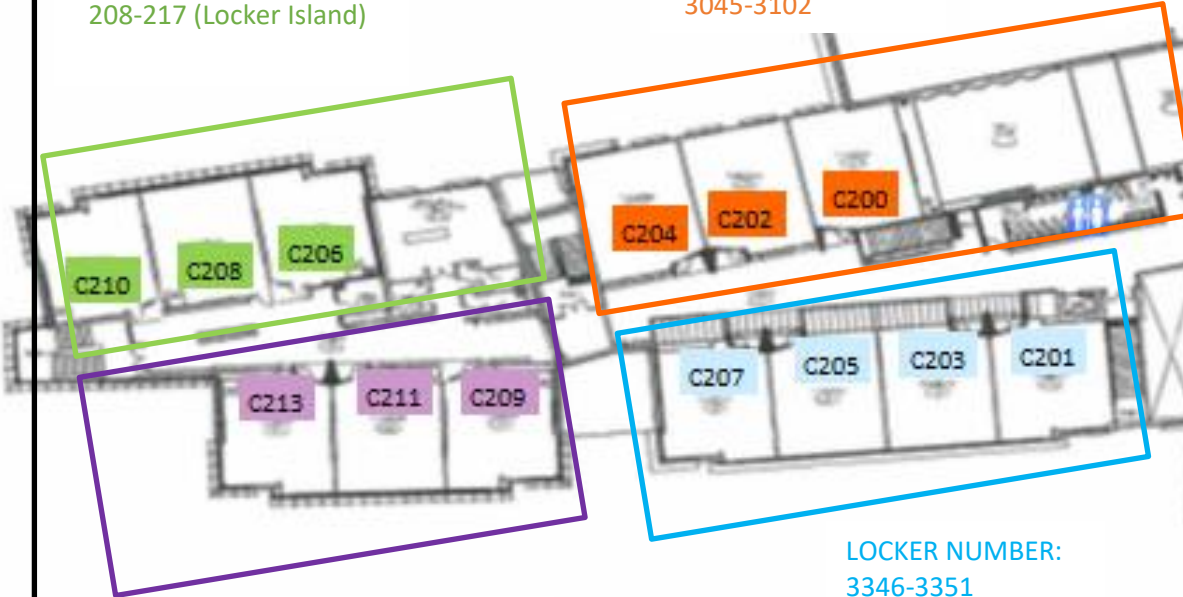

ECOLE PANORAMA RIDGE SECONDARY: SECOND FLOOR LOCKER ZONES

ZONE C2

LOCKER NUMBER:
137-168
169-186
208-217 (Locker Island)

LOCKER NUMBER:
3001-3022
3023-3044
3045-3102

LOCKER NUMBER:
104-137
187-197
198-207 (Locker Island)

LOCKER NUMBER:
3346-3351

ZONE A2

LOCKER NUMBER:
3328-3345
3352-3399

ZONE B2

LOCKER NUMBER:
3103-3168
3169-3183
3169A-3172A

LOCKER NUMBER:
3184-3189
3190-3209
3210-3251
3252-3283
3284-3327
3184A-3189A

ECOLE PANORAMA RIDGE SECONDARY: MAIN FLOOR LOCKER ZONES

ZONE C1

LOCKER NUMBERS:
 2001-2044
 2045-2052
 2053-2094
 2656-2665 (Locker Island)
 2035A-2044A (Locker Island)
 2048A-2052A

LOCKER NUMBERS:
 35-60
 61-72
 94-103 (Locker Island)

LOCKER NUMBERS:
 1-12
 13-34
 73-83
 84-93 (Locker Island)

LOCKER NUMBERS:
 2580-2585
 2586-2629
 2630-2655
 2666-2675 (Locker Island)
 2643A-2652A (Locker Island)

ZONE A1

LOCKER NUMBERS:
 2675-2698
 2700-2711

ZONE B1

LOCKER NUMBERS:
 2119-2134
 2135-2152
 2153-2172
 2173-2194