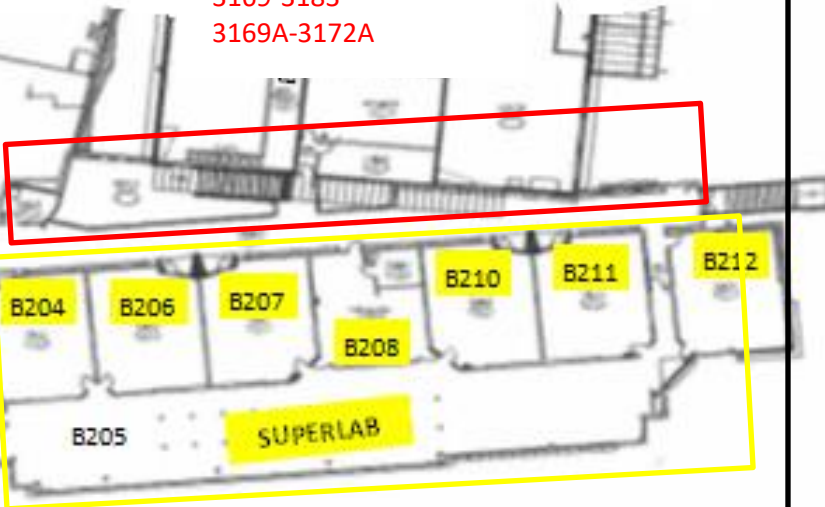

ECOLE PANORAMA RIDGE SECONDARY: SECOND FLOOR LOCKER ZONES

ZONE C2

LOCKER NUMBER:
137-168
169-186
208-217 (Locker Island)

LOCKER NUMBER:
3001-3022
3023-3044
3045-3102

LOCKER NUMBER:
104-137
187-197
198-207 (Locker Island)

LOCKER NUMBER:
3346-3351

ZONE A2

LOCKER NUMBER:
3328-3345
3352-3399

ZONE B2

LOCKER NUMBER:
3103-3168
3169-3183
3169A-3172A

LOCKER NUMBER:
3184-3189
3190-3209
3210-3251
3252-3283
3284-3327
3184A-3189A

ECOLE PANORAMA RIDGE SECONDARY: MAIN FLOOR LOCKER ZONES

ZONE C1

LOCKER NUMBERS:
 2001-2044
 2045-2052
 2053-2094
 2656-2665 (Locker Island)
 2035A-2044A (Locker Island)
 2048A-2052A

LOCKER NUMBERS:
 35-60
 61-72
 94-103 (Locker Island)

LOCKER NUMBERS:
 1-12
 13-34
 73-83
 84-93 (Locker Island)

LOCKER NUMBERS:
 2580-2585
 2586-2629
 2630-2655
 2666-2675 (Locker Island)
 2643A-2652A (Locker Island)

ZONE A1

LOCKER NUMBERS:
 2675-2698
 2700-2711

ZONE B1

LOCKER NUMBERS:
 2119-2134
 2135-2152
 2153-2172
 2173-2194