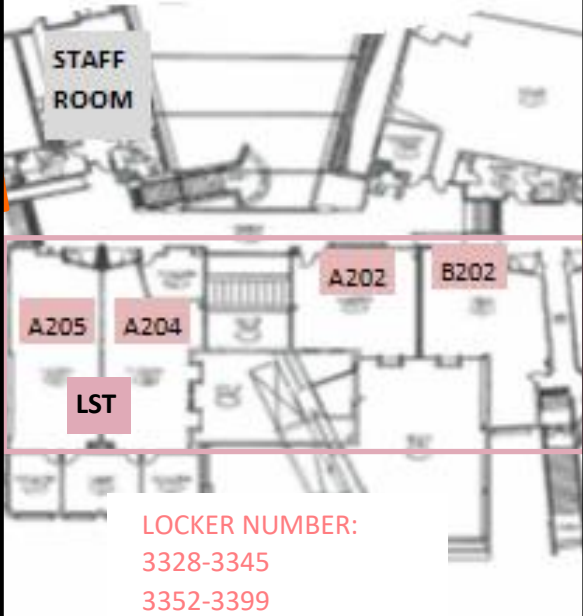

ECOLE PANORAMA RIDGE SECONDARY: SECOND FLOOR LOCKER ZONES

ZONE C2

LOCKER NUMBER:
137-168
169-186
208-217 (Locker Island)

LOCKER NUMBER:
3001-3022
3023-3044
3045-3102

LOCKER NUMBER:
104-137
187-197
198-207 (Locker Island)

LOCKER NUMBER:
3346-3351

ZONE A2

LOCKER NUMBER:
3328-3345
3352-3399

ZONE B2

LOCKER NUMBER:
3103-3168
3169-3183
3169A-3172A

LOCKER NUMBER:
3184-3189
3190-3209
3210-3251
3252-3283
3284-3327
3184A-3189A

ECOLE PANORAMA RIDGE SECONDARY: MAIN FLOOR LOCKER ZONES

ZONE C1

LOCKER NUMBERS:
 2001-2044
 2045-2052
 2053-2094
 2656-2665 (Locker Island)
 2035A-2044A (Locker Island)
 2048A-2052A

LOCKER NUMBERS:
 35-60
 61-72
 94-103 (Locker Island)

LOCKER NUMBERS:
 1-12
 13-34
 73-83
 84-93 (Locker Island)

LOCKER NUMBERS:
 2580-2585
 2586-2629
 2630-2655
 2666-2675 (Locker Island)
 2643A-2652A (Locker Island)

ZONE A1

LOCKER NUMBERS:
 2675-2698
 2700-2711

ZONE B1

LOCKER NUMBERS:
 2119-2134
 2135-2152
 2153-2172
 2173-2194