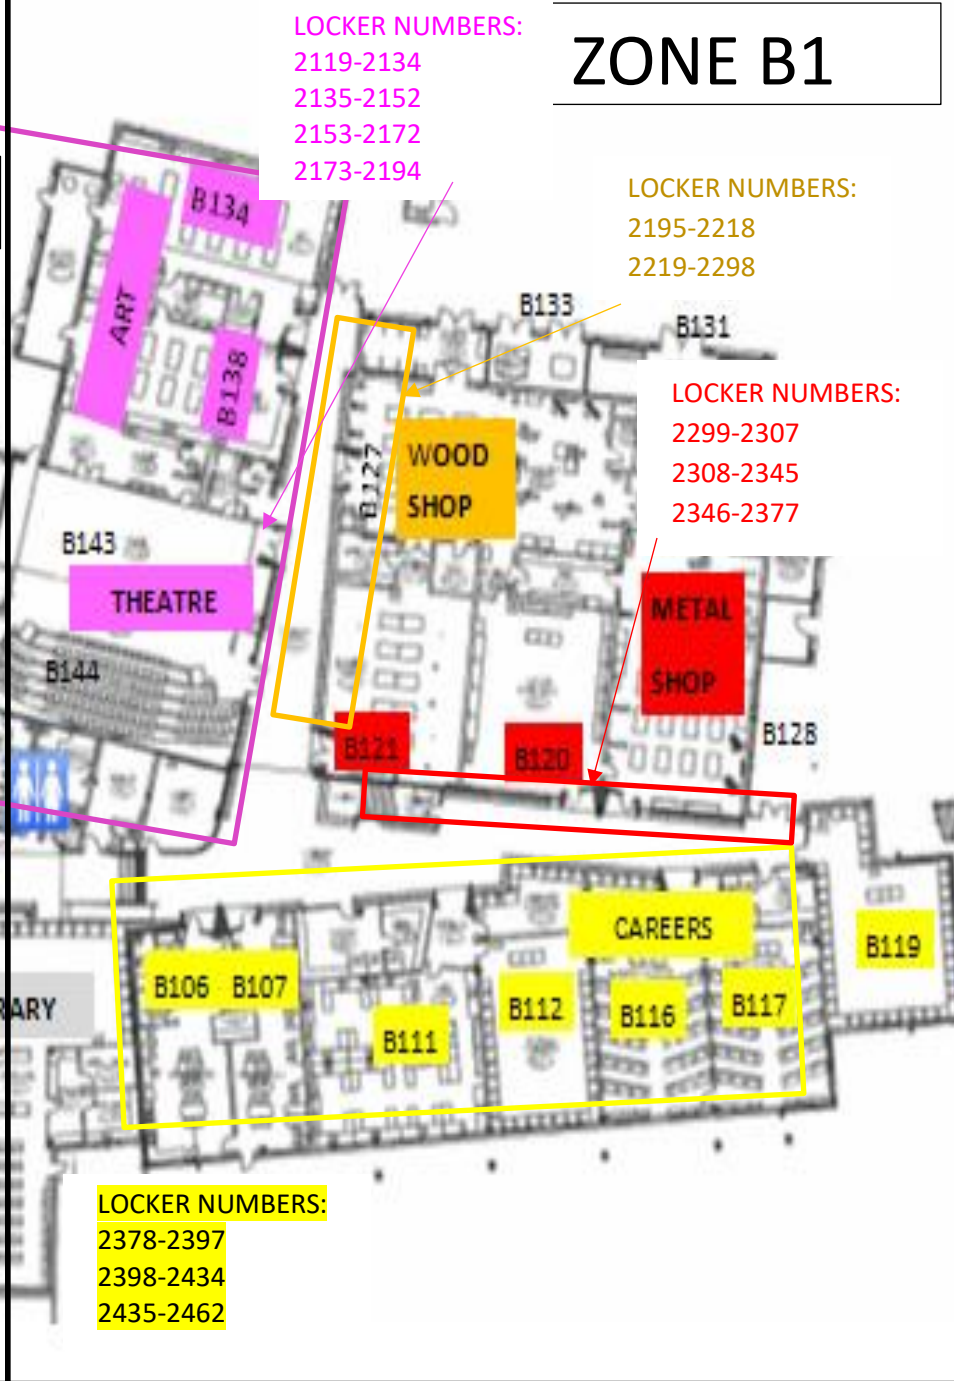

ZONE B1

LOCKER NUMBERS:
2119-2134
2135-2152
2153-2172
2173-2194

LOCKER NUMBERS:
2195-2218
2219-2298

LOCKER NUMBERS:
2299-2307
2308-2345
2346-2377

LOCKER NUMBERS:
2378-2397
2398-2434
2435-2462