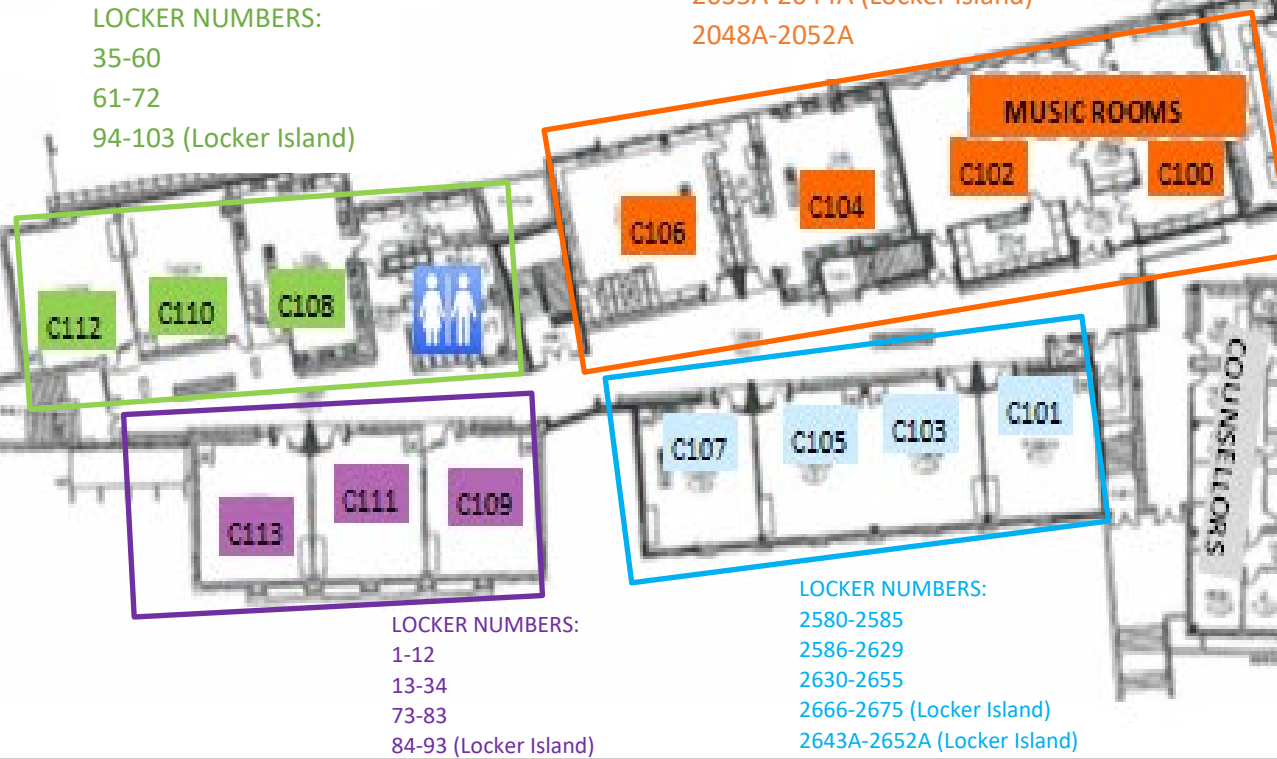

ECOLE PANORAMA RIDGE SECONDARY: SECOND FLOOR LOCKER ZONES

ZONE C2

LOCKER NUMBER:
137-168
169-186
208-217 (Locker Island)

LOCKER NUMBER:
3001-3022
3023-3044
3045-3102

LOCKER NUMBER:
104-137
187-197
198-207 (Locker Island)

LOCKER NUMBER:
3346-3351

ZONE A2

LOCKER NUMBER:
3328-3345
3352-3399

ZONE B2

LOCKER NUMBER:
3103-3168
3169-3183
3169A-3172A

LOCKER NUMBER:
3184-3189
3190-3209
3210-3251
3252-3283
3284-3327
3184A-3189A

ECOLE PANORAMA RIDGE SECONDARY: MAIN FLOOR LOCKER ZONES

ZONE C1

LOCKER NUMBERS:

- 2001-2044
- 2045-2052
- 2053-2094
- 2656-2665 (Locker Island)
- 2035A-2044A (Locker Island)
- 2048A-2052A

LOCKER NUMBERS:

- 35-60
- 61-72
- 94-103 (Locker Island)

LOCKER NUMBERS:

- 1-12
- 13-34
- 73-83
- 84-93 (Locker Island)

LOCKER NUMBERS:

- 2580-2585
- 2586-2629
- 2630-2655
- 2666-2675 (Locker Island)
- 2643A-2652A (Locker Island)

ZONE A1

LOCKER NUMBERS:

- 2675-2698
- 2700-2711

MULTI PURPOSE AREA

LOCKER NUMBERS:

- 2378-2397
- 2398-2434
- 2435-2462