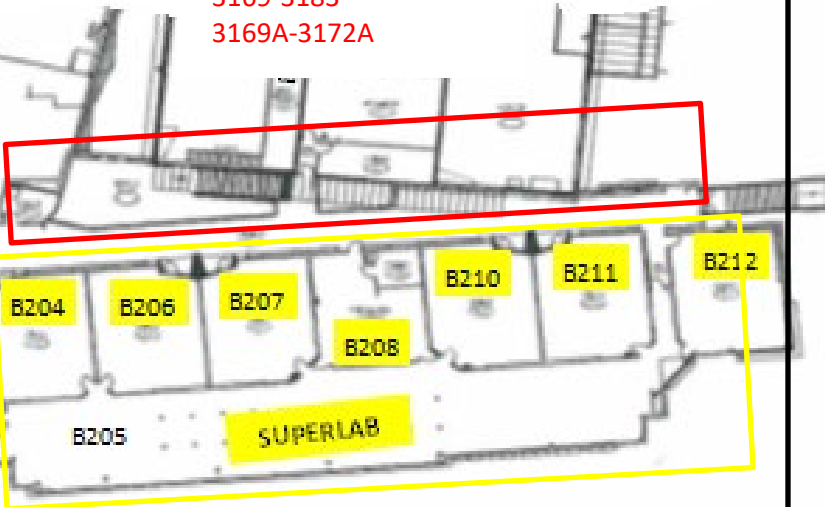

ECOLE PANORAMA RIDGE SECONDARY: SECOND FLOOR LOCKER ZONES

ZONE C2

LOCKER NUMBER:
137-168
169-186
208-217 (Locker Island)

LOCKER NUMBER:
3001-3022
3023-3044
3045-3102

LOCKER NUMBER:
104-137
187-197
198-207 (Locker Island)

LOCKER NUMBER:
3346-3351

ZONE A2

LOCKER NUMBER:
3328-3345
3352-3399

ZONE B2

LOCKER NUMBER:
3103-3168
3169-3183
3169A-3172A

LOCKER NUMBER:
3184-3189
3190-3209
3210-3251
3252-3283
3284-3327
3184A-3189A

ECOLE PANORAMA RIDGE SECONDARY: MAIN FLOOR LOCKER ZONES

ZONE C1

LOCKER NUMBERS:

- 2001-2044
- 2045-2052
- 2053-2094
- 2656-2665 (Locker Island)
- 2035A-2044A (Locker Island)
- 2048A-2052A

LOCKER NUMBERS:

- 35-60
- 61-72
- 94-103 (Locker Island)

LOCKER NUMBERS:

- 1-12
- 13-34
- 73-83
- 84-93 (Locker Island)

LOCKER NUMBERS:

- 2580-2585
- 2586-2629
- 2630-2655
- 2666-2675 (Locker Island)
- 2643A-2652A (Locker Island)

ZONE A1

LOCKER NUMBERS:

- 2675-2698
- 2700-2711

MULTI PURPOSE AREA

LOCKER NUMBERS:

- 2378-2397
- 2398-2434
- 2435-2462