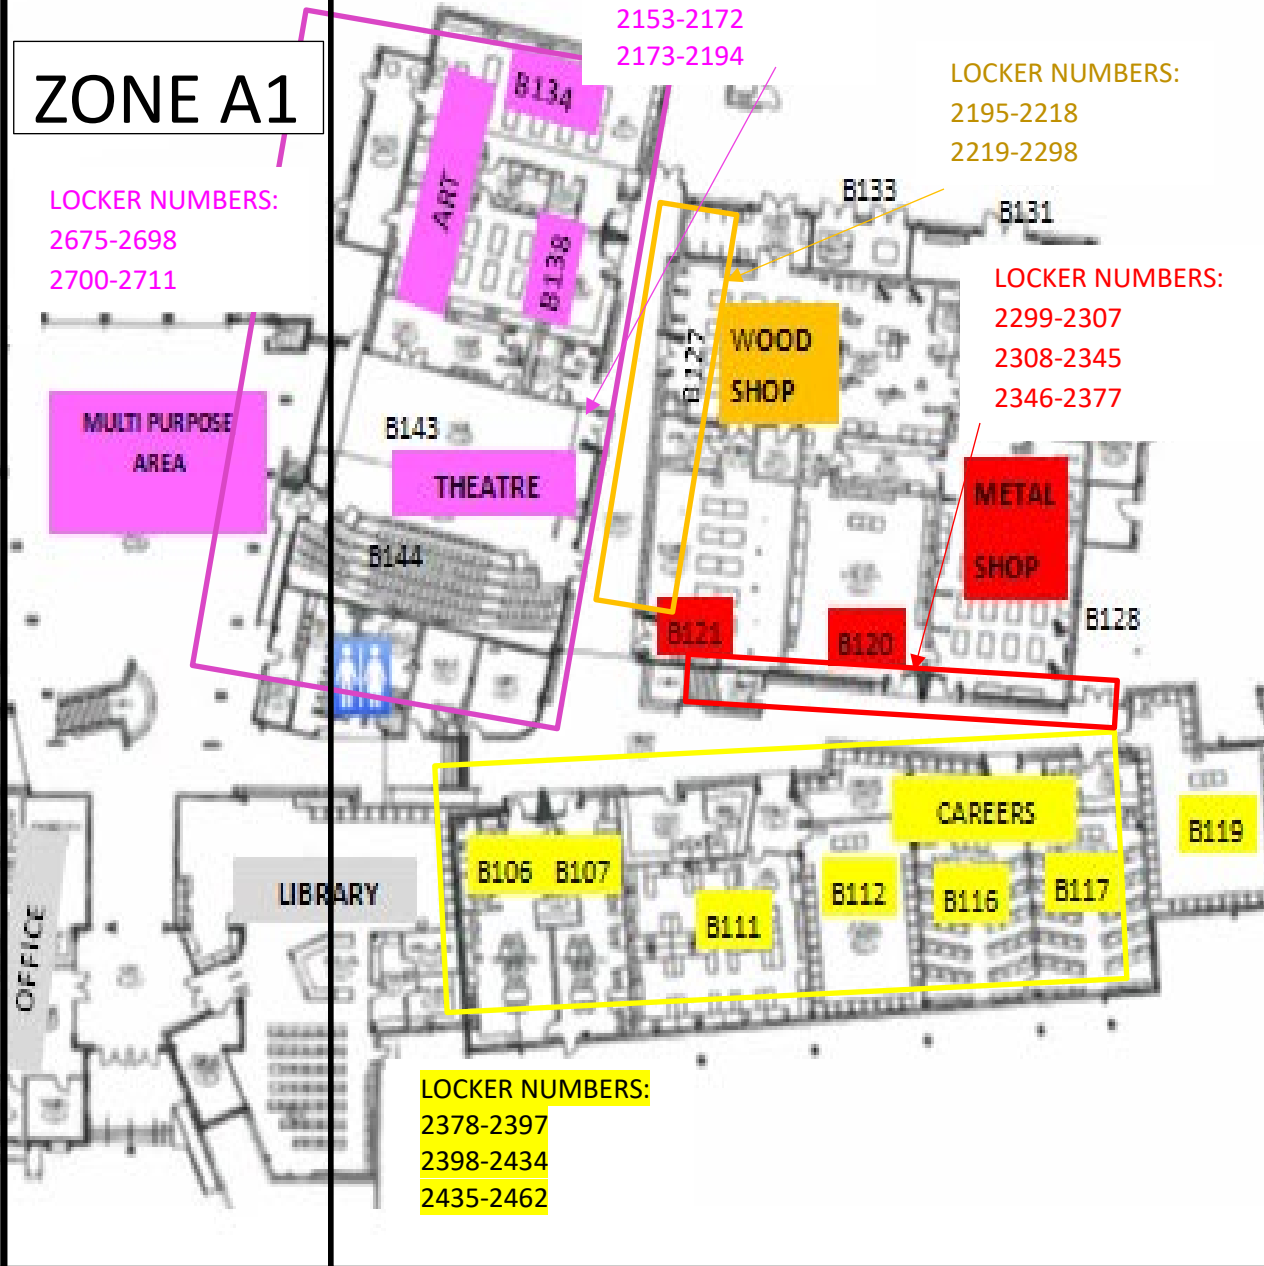

ZONE C1

LOCKER NUMBERS:

- 2001-2044
- 2045-2052
- 2053-2094
- 2656-2665 (Locker Island)
- 2035A-2044A (Locker Island)
- 2048A-2052A

LOCKER NUMBERS:

- 35-60
- 61-72
- 94-103 (Locker Island)

LOCKER NUMBERS:

- 1-12
- 13-34
- 73-83
- 84-93 (Locker Island)

LOCKER NUMBERS:

- 2580-2585
- 2586-2629
- 2630-2655
- 2666-2675 (Locker Island)
- 2643A-2652A (Locker Island)

ZONE A1

LOCKER NUMBERS:

- 2675-2698
- 2700-2711

MULTI PURPOSE AREA

LOCKER NUMBERS:

- 2378-2397
- 2398-2434
- 2435-2462

ZONE B1

LOCKER NUMBERS:

- 2119-2134
- 2135-2152
- 2153-2172
- 2173-2194

LOCKER NUMBERS:

- 2195-2218
- 2219-2298

LOCKER NUMBERS:

- 2299-2307
- 2308-2345
- 2346-2377

ECOLE PANORAMA RIDGE SECONDARY: LOWER FLOOR LOCKER ZONES

ZONE C0

LOCKER NUMBERS:
1001-1014
1015-1026
1027-1031
1032-1055
1014A-1023A (Locker Island)
1027A-1031A
1045A-1054A (Locker Island)

LOCKER NUMBERS:
889-898
921-930

DANCE STUDIO

C010

C008

C006 C004 C002

C013 C011 C009