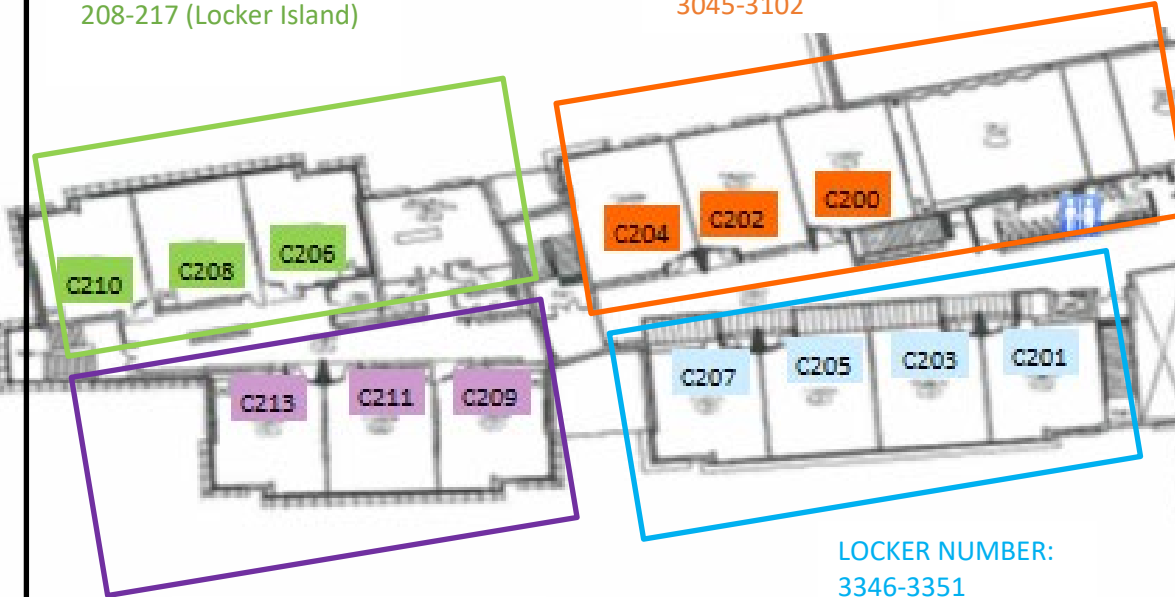

ECOLE PANORAMA RIDGE SECONDARY: SECOND FLOOR LOCKER ZONES

ZONE C2

LOCKER NUMBER:
137-168
169-186
208-217 (Locker Island)

LOCKER NUMBER:
3001-3022
3023-3044
3045-3102

LOCKER NUMBER:
104-137
187-197
198-207 (Locker Island)

LOCKER NUMBER:
3346-3351

ZONE A2

LOCKER NUMBER:
3328-3345
3352-3399

ZONE B2

LOCKER NUMBER:
3103-3168
3169-3183
3169A-3172A

LOCKER NUMBER:
3184-3189
3190-3209
3210-3251
3252-3283
3284-3327
3184A-3189A

ECOLE PANORAMA RIDGE SECONDARY: MAIN FLOOR LOCKER ZONES

ZONE C1

LOCKER NUMBERS:

- 2001-2044
- 2045-2052
- 2053-2094
- 2656-2665 (Locker Island)
- 2035A-2044A (Locker Island)
- 2048A-2052A

LOCKER NUMBERS:

- 35-60
- 61-72
- 94-103 (Locker Island)

LOCKER NUMBERS:

- 1-12
- 13-34
- 73-83
- 84-93 (Locker Island)

LOCKER NUMBERS:

- 2580-2585
- 2586-2629
- 2630-2655
- 2666-2675 (Locker Island)
- 2643A-2652A (Locker Island)

ZONE A1

LOCKER NUMBERS:

- 2675-2698
- 2700-2711

MULTI PURPOSE AREA

LOCKER NUMBERS:

- 2378-2397
- 2398-2434
- 2435-2462