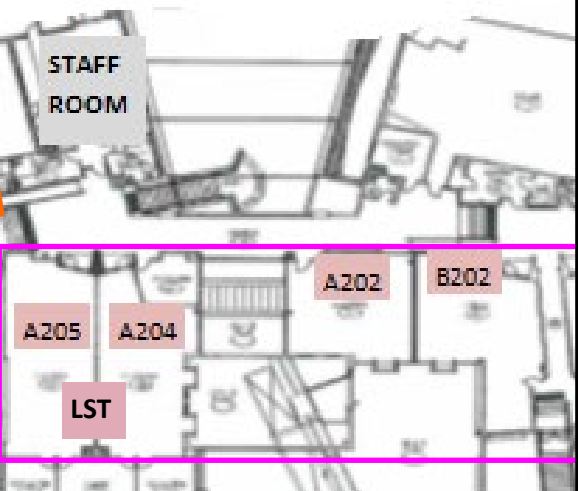

ECOLE PANORAMA RIDGE SECONDARY: SECOND FLOOR LOCKER ZONES

ZONE C2

LOCKER NUMBER:
137-168
169-186
208-217 (Locker Island)

LOCKER NUMBER:
3001-3022
3023-3044
3045-3102

LOCKER NUMBER:
104-137
187-197
198-207 (Locker Island)

LOCKER NUMBER:
3346-3351

ZONE A2

LOCKER NUMBER:
3328-3345
3352-3399

ZONE B2

LOCKER NUMBER:
3103-3168
3169-3183
3169A-3172A

LOCKER NUMBER:
3184-3189
3190-3209
3210-3251
3252-3283
3284-3327
3184A-3189A

ECOLE PANORAMA RIDGE SECONDARY: MAIN FLOOR LOCKER ZONES

ZONE C1

LOCKER NUMBERS:

- 2001-2044
- 2045-2052
- 2053-2094
- 2656-2665 (Locker Island)
- 2035A-2044A (Locker Island)
- 2048A-2052A

LOCKER NUMBERS:

- 35-60
- 61-72
- 94-103 (Locker Island)

LOCKER NUMBERS:

- 1-12
- 13-34
- 73-83
- 84-93 (Locker Island)

LOCKER NUMBERS:

- 2580-2585
- 2586-2629
- 2630-2655
- 2666-2675 (Locker Island)
- 2643A-2652A (Locker Island)

ZONE A1

LOCKER NUMBERS:

- 2675-2698
- 2700-2711

MULTI PURPOSE AREA

LOCKER NUMBERS:

- 2378-2397
- 2398-2434
- 2435-2462